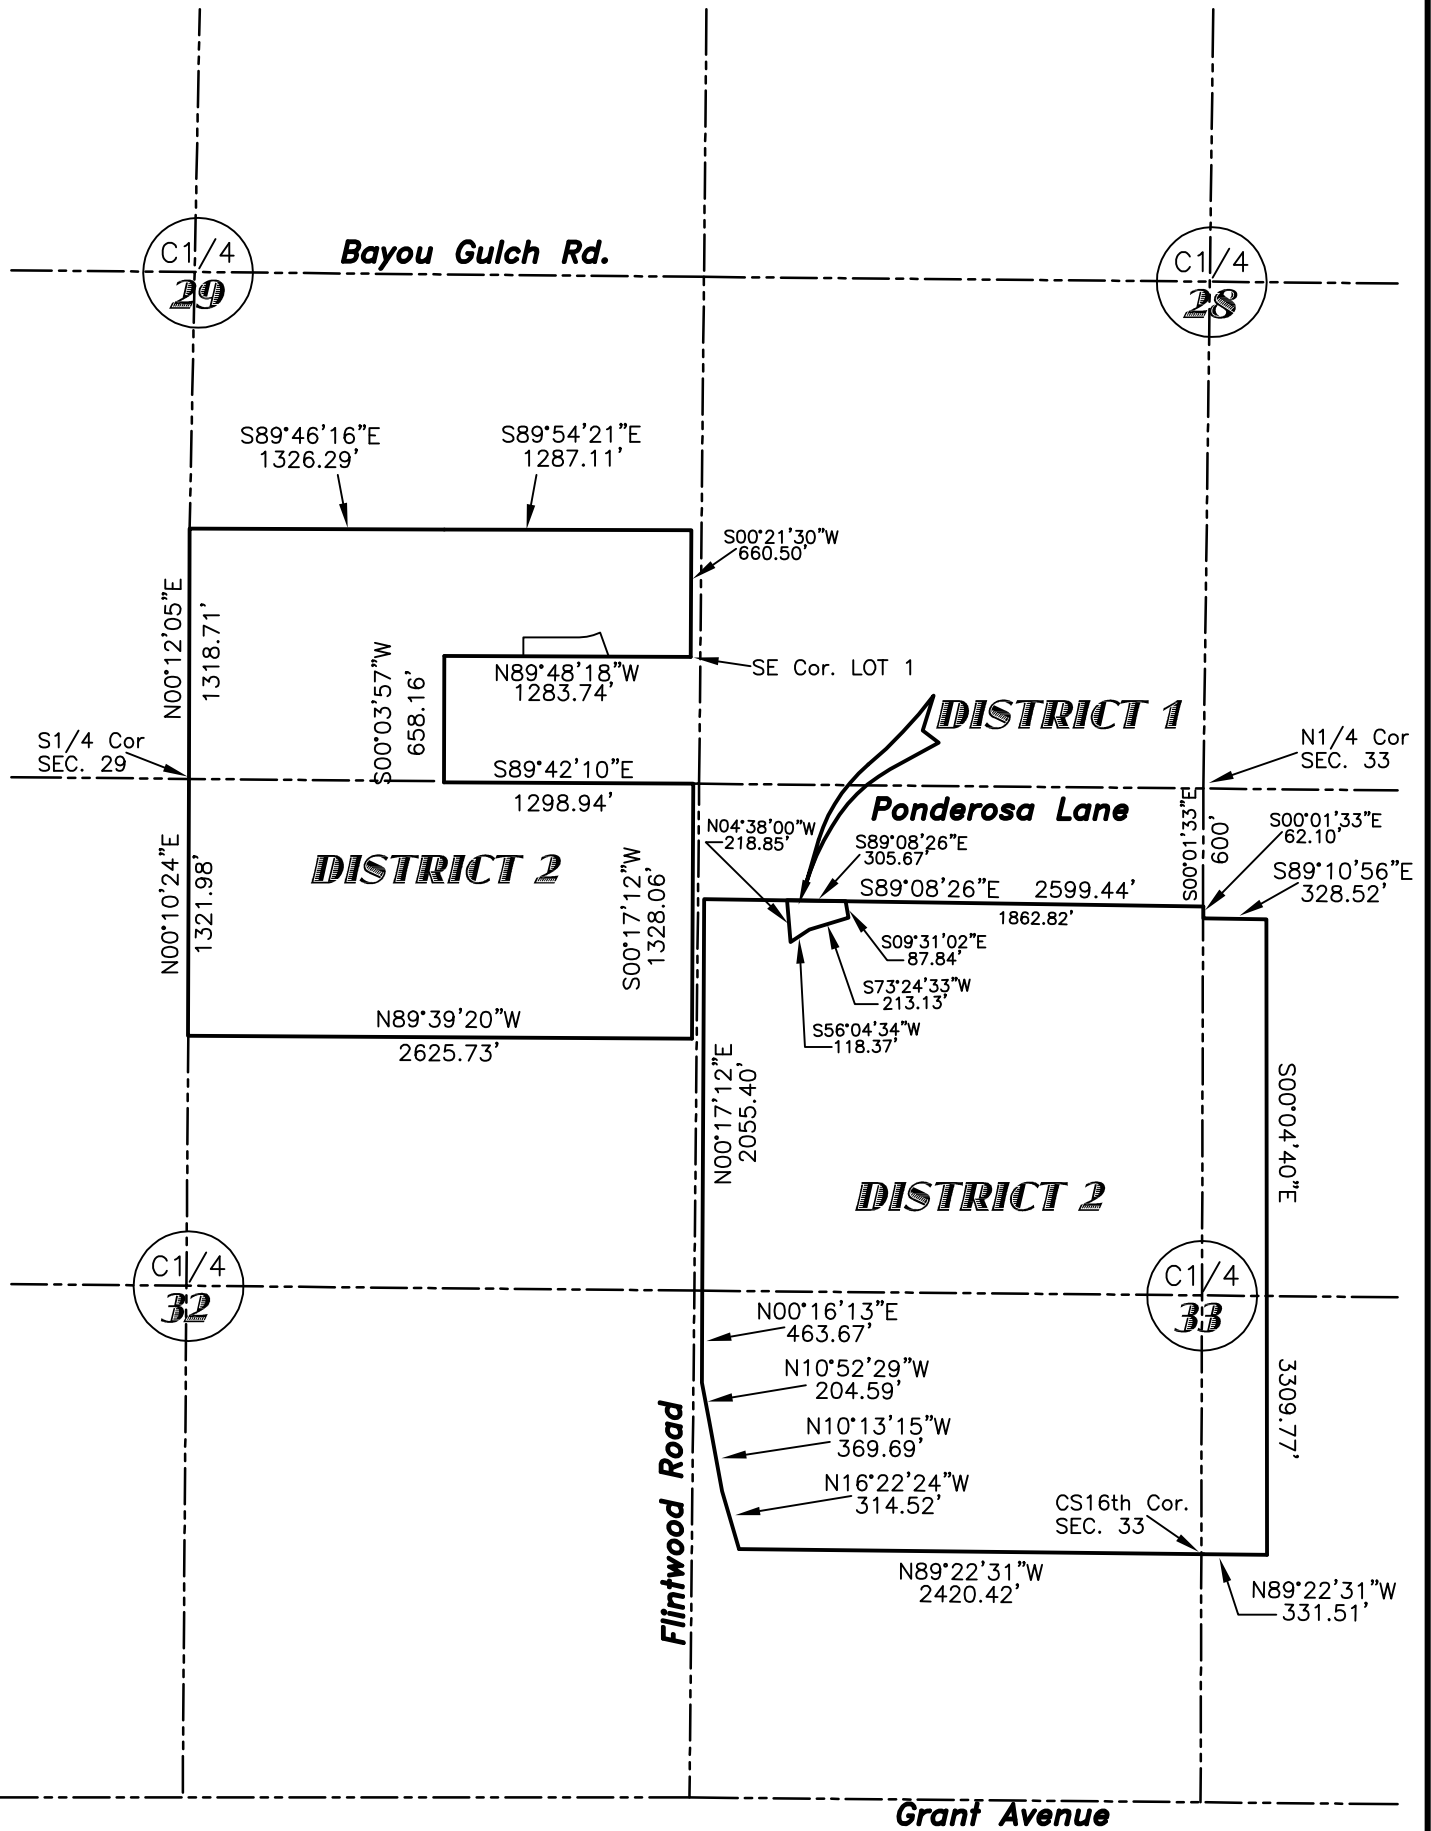

# EXHIBIT "A"

## FOXHILL METRO DISTRICT BOUNDARIES

SCALE 1"=1000'

PREPARED BY **WLR SERVICES**  
13609 COUNTY RD. 94  
ELBERT, COLORADO 80106  
(303) 648-9755  
FAX (303) 648-9757

DATE: 08/11/2005  
WLR NO.: 050602  
DRAWN: G.L.R.  
CHECKED: G.L.R.